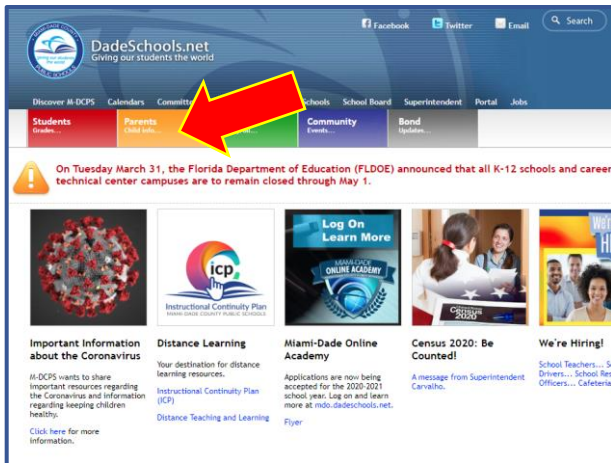

GID NAVIGASYON POU PÒTAL PARAN AN

Konekte sou Pòtal Paran an

1. Ale nan www.dadeschools.net e klike sou Bouton “Parent” (Paran)

2. Klike sou Bouton “Login to Parent Portal” (Konekte sou Pòtal Paran)

3. Tape “Username” (Non Itilizatè) (#ID Pòtal Paran) ak Modpas

GID NAVIGASYON POU PÒTAL PARAN AN

Navigate sou Resous Pòtal Paran an

The screenshot shows the Parent Portal interface. A red box highlights the 'Apps | Services | Sites' menu item in the top navigation bar. Another red box highlights the 'View Grades & Attendance' button in the 'Electronic Gradebook' section. A third red box highlights the 'View Grades' button in the 'Registered Students' section. A fourth red box highlights the 'View Grades' button in the 'Parent News and Events' section.

Klike pou jwenn aksè sou 'Apps/Services/Sites'

This screenshot shows the 'Apps | Services | Sites' page. It features a grid of application icons such as 'Adult Ed. FOCUS Training', 'Alison', 'Axis360', 'Be a School Volunteer', 'College Bound', 'Computer Vision Syndrome', 'CPALMS', 'Duolingo', and 'Edmodo'. A red box highlights the 'Apps | Services | Sites' menu item in the top navigation bar.